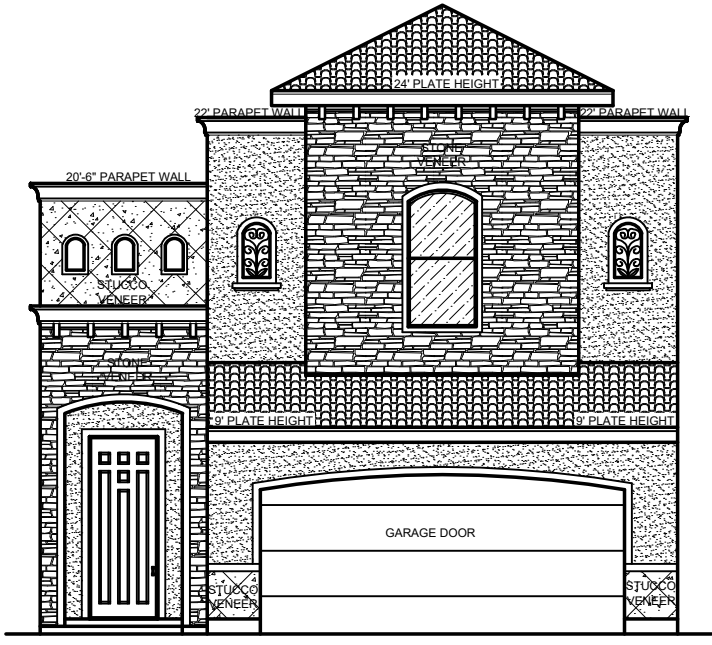

1ST FLOOR SCALE: 1/4" = 1'-0"

AREAS	
1ST FL.	895
2ND FL.	607
LIVING	1502
GARAGE	450
PATIO	45
PORCH	35
TOTAL	2032

2ND FLOOR SCALE: 1/4" = 1'-0"

OPTION(A) SCALE: 1/4" = 1'-0"

OPTION(B) SCALE: 1/4" = 1'-0"