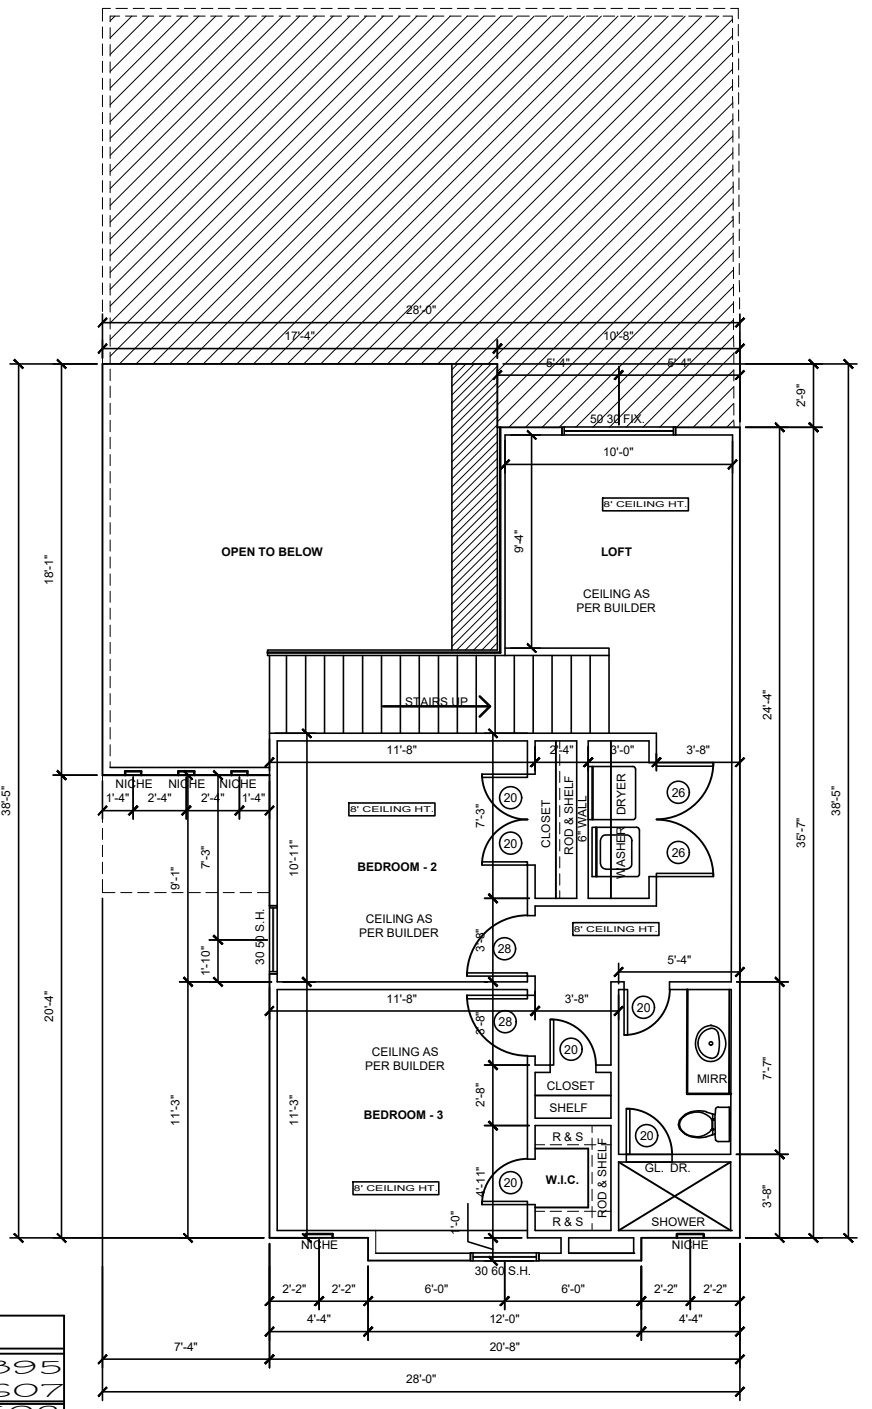

1ST FLOOR SCALE: 1/4" = 1'-0"

AREAS	
1ST FL.	895
2ND FL.	607
LIVING	1502
GARAGE	450
PATIO	45
PORCH	35
TOTAL	2032

2ND FLOOR SCALE: 1/4" = 1'-0"

OPTION(A) SCALE: 1/4" = 1'-0"

OPTION(B) SCALE: 1/4" = 1'-0"